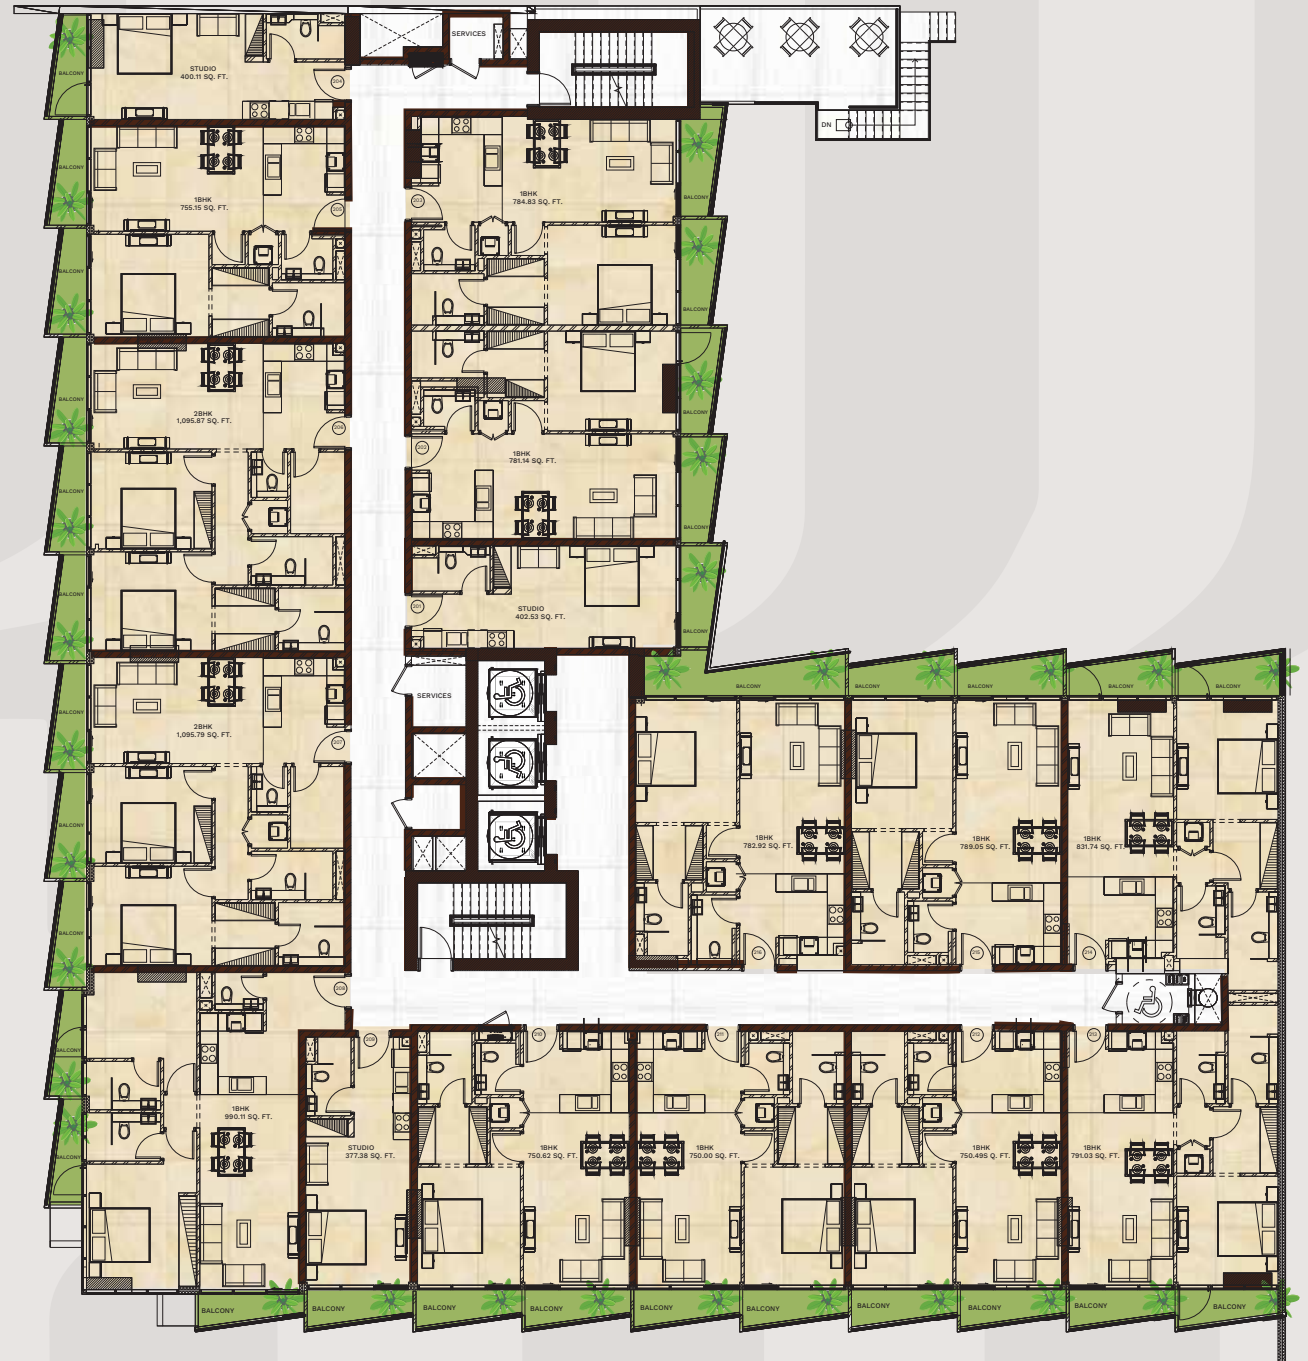

GROUND FLOOR

RESIDENTIAL & COMMERCIAL
Jumeirah Village Circle, Dubai.

1th FLOOR

TOTAL AREA:
12,680.73 SQ. FT.

RESIDENTIAL & COMMERCIAL
Jumeirah Village Circle, Dubai.

2nd, 4th, 6th & 8th FLOOR

TOTAL AREA:
12,128.76 SQ. FT.

RESIDENTIAL & COMMERCIAL
Jumeirah Village Circle, Dubai.

3rd, 5th & 7th FLOOR

TOTAL AREA:
12,120.09 SQ. FT.

RESIDENTIAL & COMMERCIAL
Jumeirah Village Circle, Dubai.

9th FLOOR

TOTAL AREA:
12,137.36 SQ. FT.

RESIDENTIAL & COMMERCIAL
Jumeirah Village Circle, Dubai.

10th FLOOR

TOTAL AREA:
14,395.76 SQ. FT.

RESIDENTIAL & COMMERCIAL
Jumeirah Village Circle, Dubai.

11th FLOOR

RESIDENTIAL & COMMERCIAL
Jumeirah Village Circle, Dubai.

ROOF TOP

RESIDENTIAL & COMMERCIAL
Jumeirah Village Circle, Dubai.