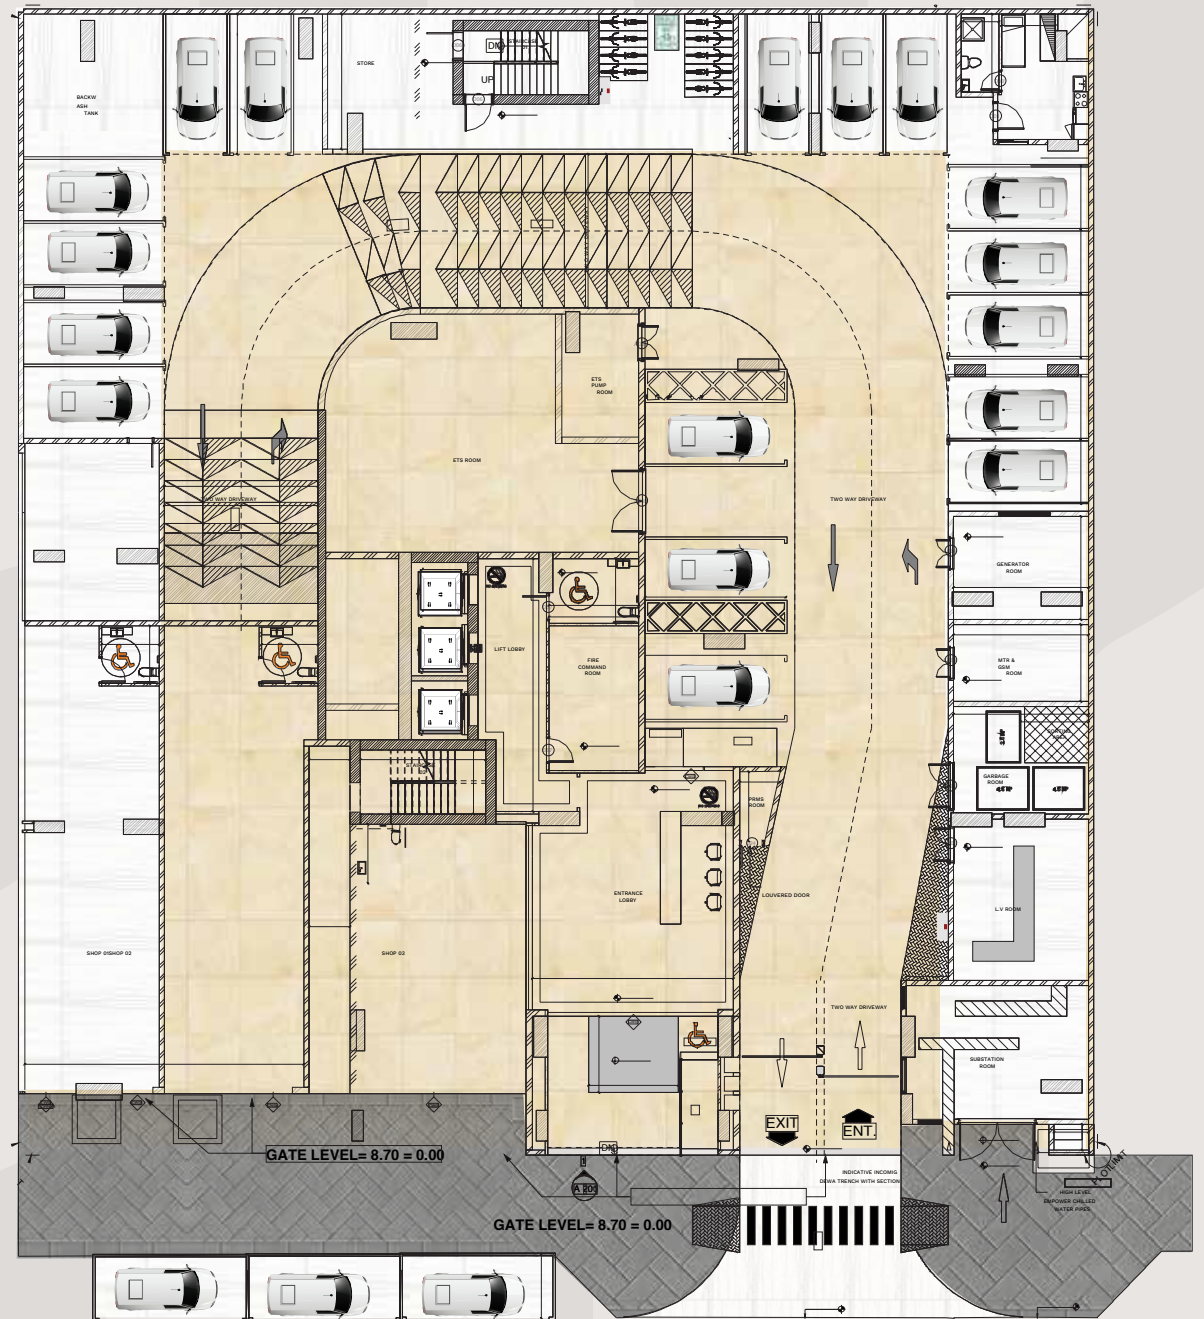

GROUND FLOOR

RESIDENTIAL & COMMERCIAL
Jumeirah Village Circle, Dubai.

1th FLOOR

TOTAL AREA:
12,680.73 SQ. FT.

RESIDENTIAL & COMMERCIAL
Jumeirah Village Circle, Dubai.

2nd, 4th, 6th & 8th FLOOR

TOTAL AREA:
12,128.76 SQ. FT.

RESIDENTIAL & COMMERCIAL
Jumeirah Village Circle, Dubai.

3rd, 5th & 7th FLOOR

TOTAL AREA:
12,120.09 SQ. FT.

RESIDENTIAL & COMMERCIAL
Jumeirah Village Circle, Dubai.

9th FLOOR

TOTAL AREA:
12,137.36 SQ. FT.

RESIDENTIAL & COMMERCIAL
Jumeirah Village Circle, Dubai.

10th FLOOR

TOTAL AREA:
14,395.76 SQ. FT.

RESIDENTIAL & COMMERCIAL
Jumeirah Village Circle, Dubai.

11th FLOOR

RESIDENTIAL & COMMERCIAL
Jumeirah Village Circle, Dubai.

ROOF TOP

RESIDENTIAL & COMMERCIAL
Jumeirah Village Circle, Dubai.